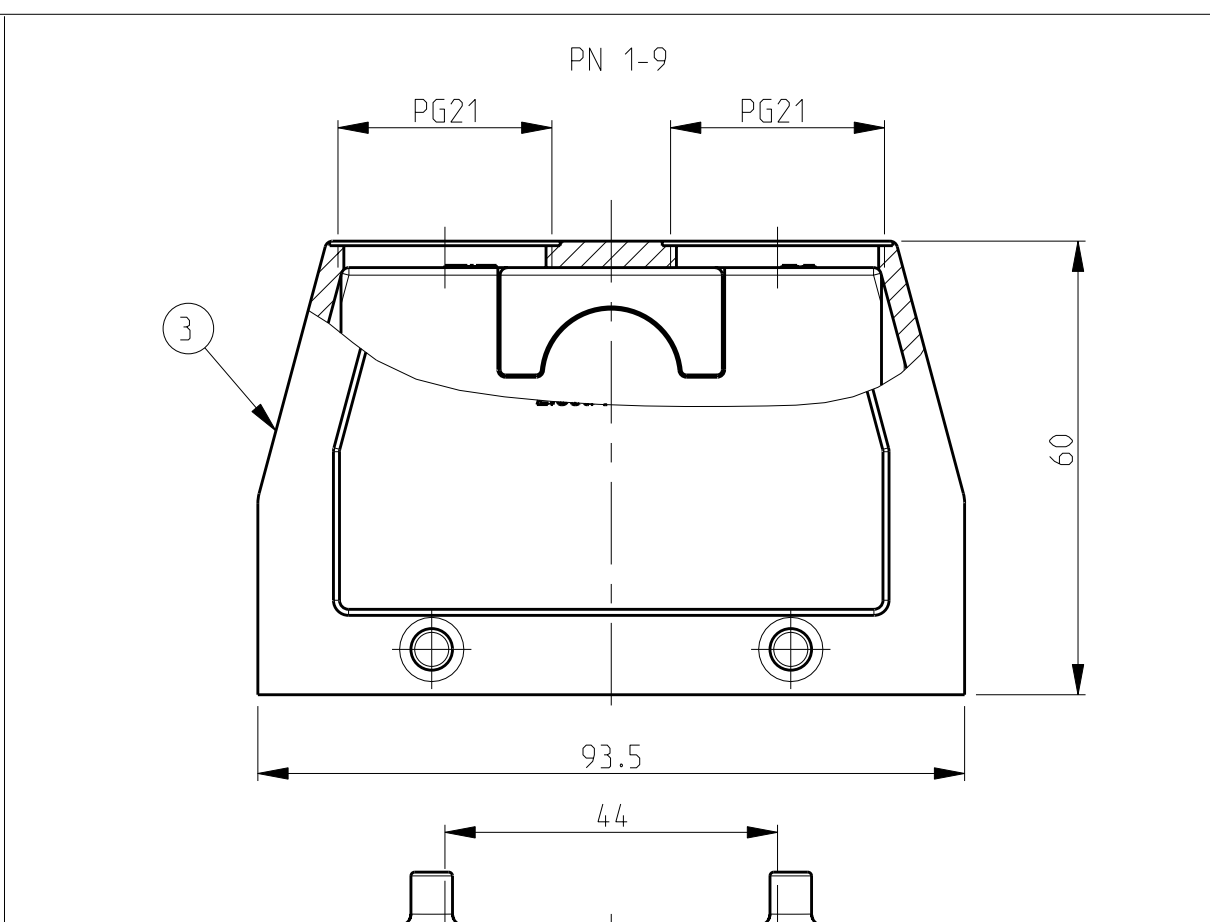

LOC	DIST	REVISIONS			
P	LTR	DESCRIPTION	DATE	DWN	APVD
A4		Released as per ECR-08-011918	12.May.2008	SP	TS

1. NOTES
1. Material: Housing: aluminium diecasting alloy
  2. Surface:- Varnish grey
     Aluminium oxide+Varnish Black
  3. Varnish on the inside not necessary
  4. Packaging
     Packaging quantity 5 piece in a box