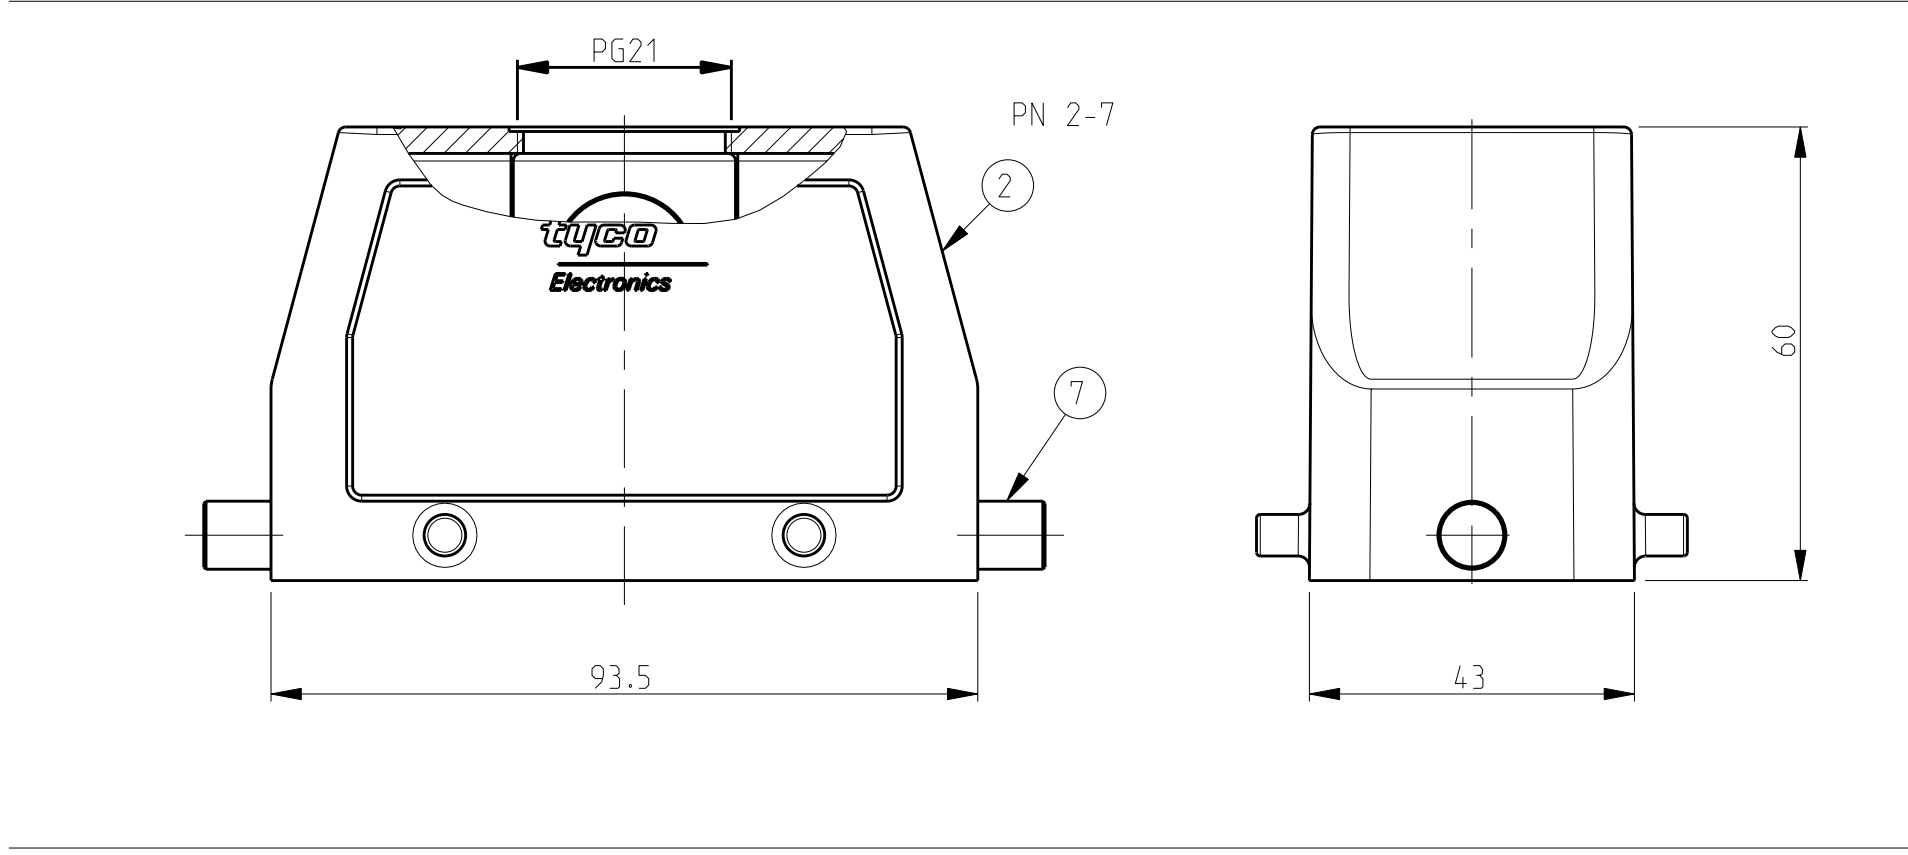

QTY	DESCRIPTION	MATERIAL	SURFACE	COLOR	ITEM NO	NOTES
2	LB-clip bolt	Stainless steel	Blank		7	
2	LB-clip bolt	Steel	Zinc plated	Blue	6	
2	VS-Locking clip	Steel	Zinc plated	Blue	5	
	VS-Clip positioner	Stainless steel	Blank		4	
1	HB Hood	Aluminium		Grey	3	2xPg21
1	HB-K Hood	Aluminium	Aluminium oxide	Black	2	
1	HB Hood	Aluminium		Grey	1	

ORDERING TEXT

HB.16.STO.1.21.G
HB-K.16.STO.1.21.G
HB.16.STO-VS.1.21.G
HB.16.STO-GR.1.21.G
HB-K.16.STO-GR.1.21.G
HB.16.STO.2.21.G
HB-K.16.ST-GR