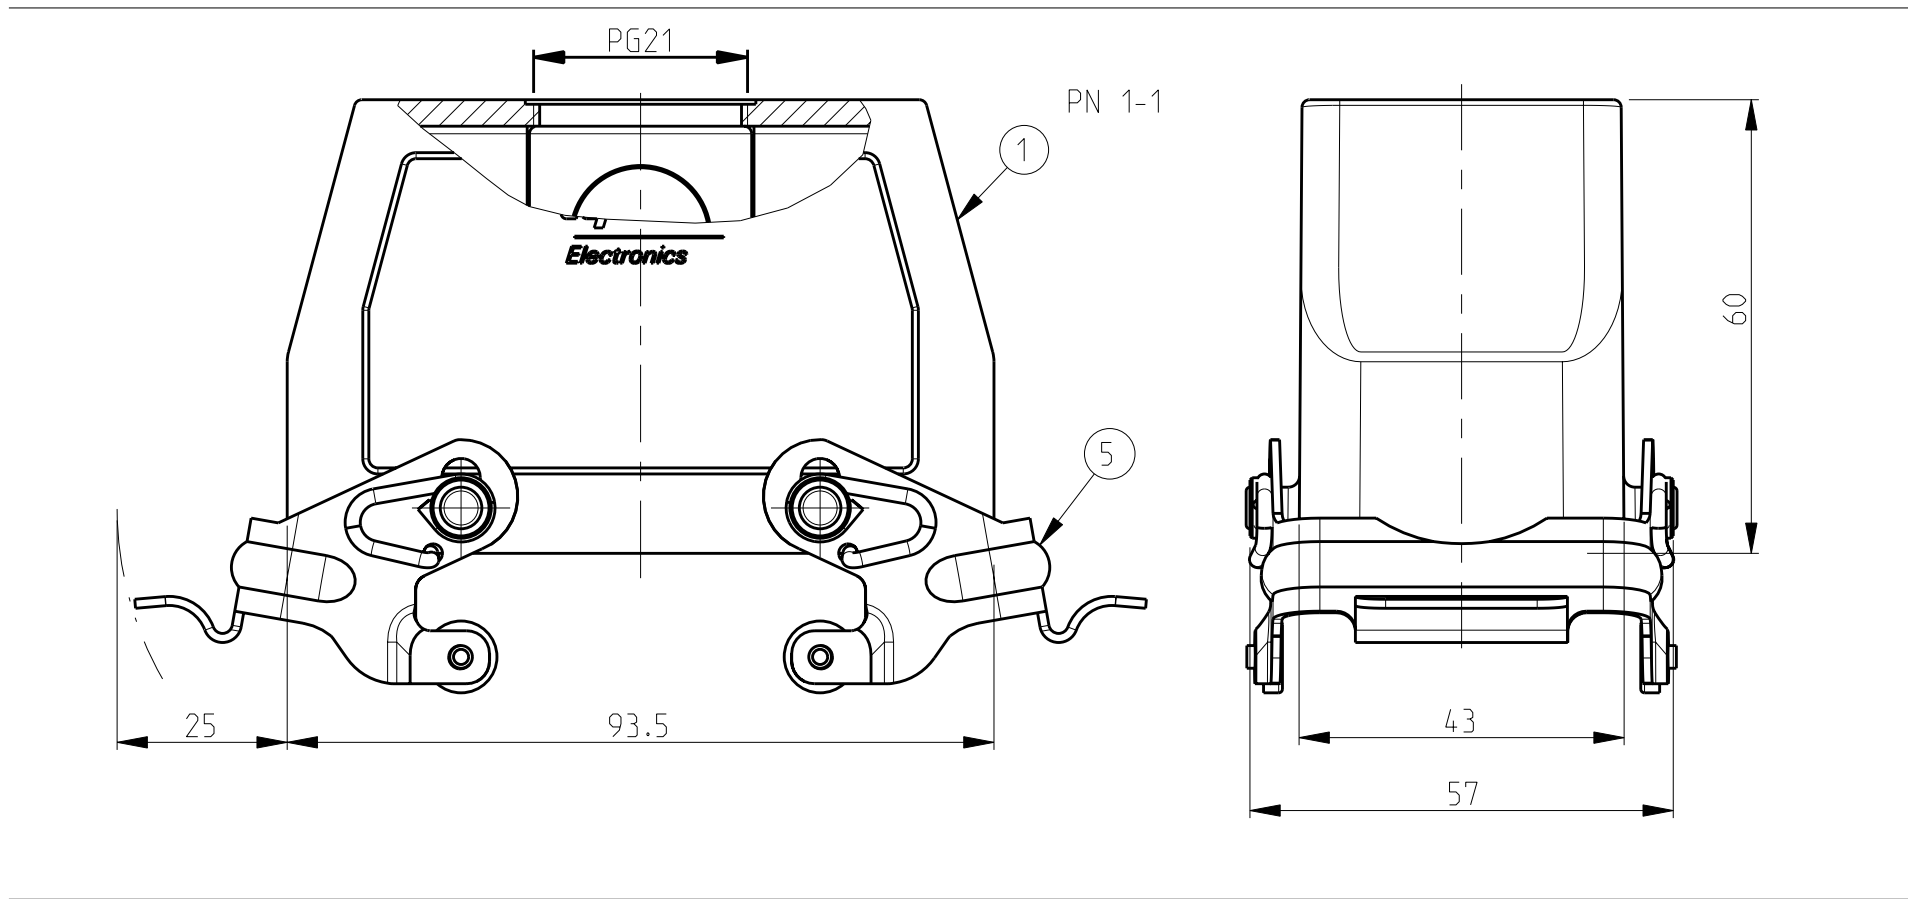

QTY	DESCRIPTION	MATERIAL	SURFACE	COLOR	ITEM NO	NOTES
2	LB-clip bolt	Stainless steel	Blank		7	
2	LB-clip bolt	Steel	Zinc plated	Blue	6	
2	VS-Locking clip	Steel	Zinc plated	Blue	5	
	VS-Clip positioner	Stainless steel	Blank		4	
1	HB Hood	Aluminium		Grey	3	2xPg21
1	HB-K Hood	Aluminium	Aluminium oxide	Black	2	
1	HB Hood	Aluminium		Grey	1	

ORDERING TEXT

HB.16.STO.1.21.G
HB-K.16.STO.1.21.G
HB.16.STO-VS.1.21.G
HB.16.STO-GR.1.21.G
HB-K.16.STO-GR.1.21.G
HB.16.STO.2.21.G
HB-K.16.ST-GR