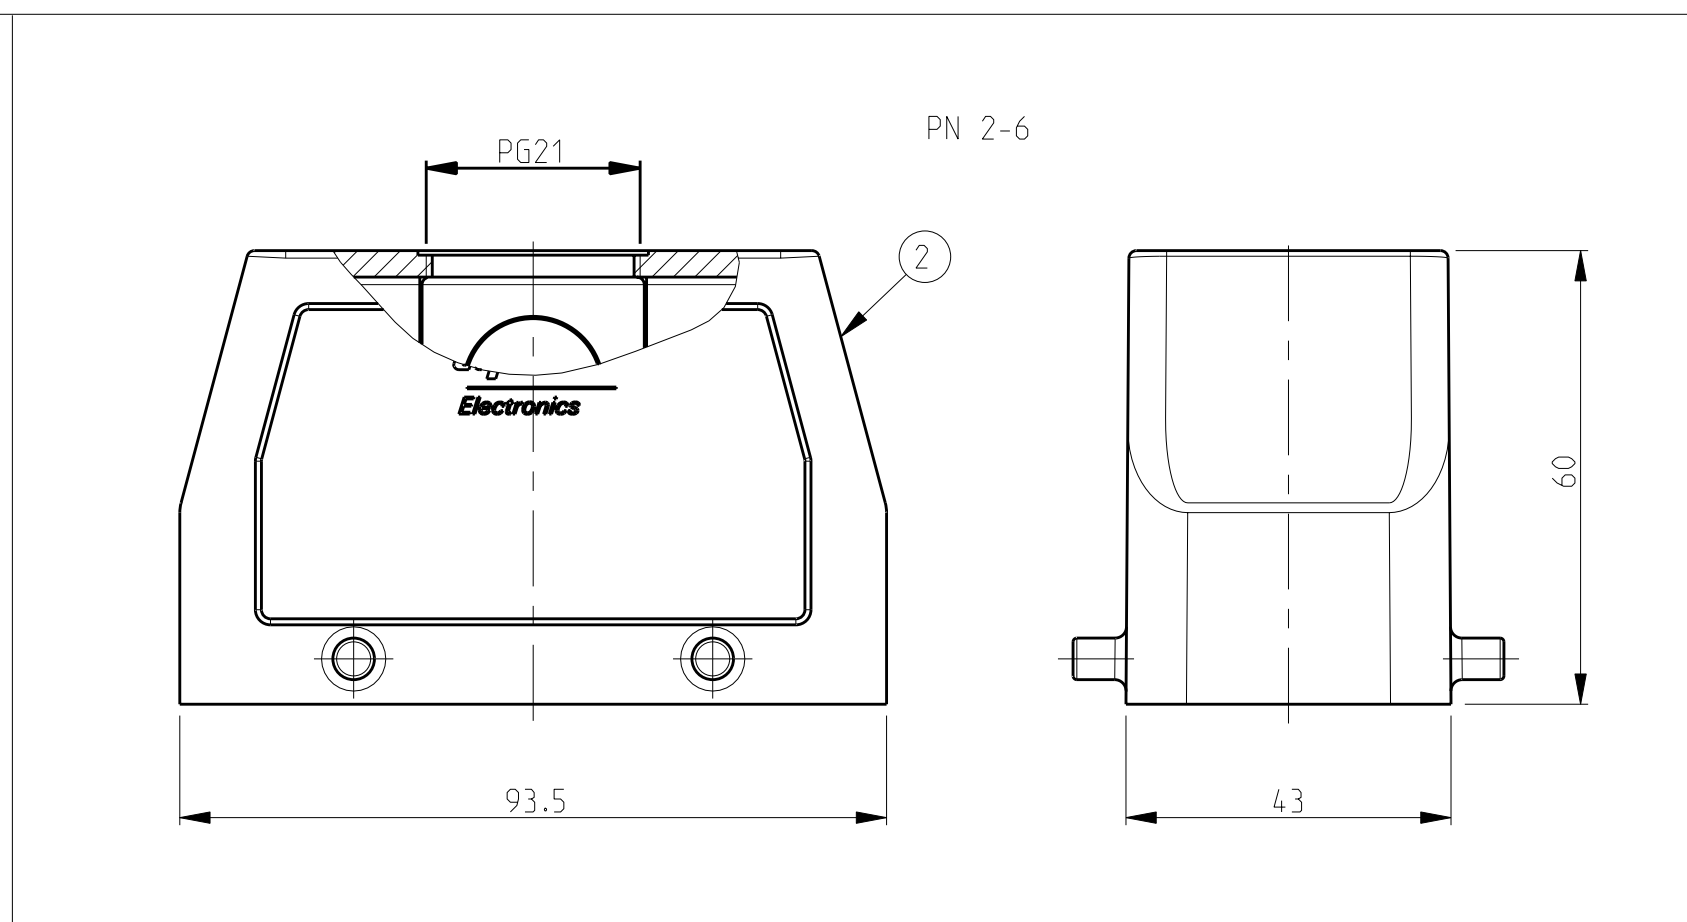

LOC	DIST	REVISIONS			
P	LTR	DESCRIPTION	DATE	DWN	APVD
A4		Released as per ECR-08-011918	12.May.2008	SP	TS

1. NOTES
1. Material: Housing: aluminium diecasting alloy
  2. Surface:- Varnish grey
     Aluminium oxide+Varnish Black
  3. Varnish on the inside not necessary
  4. Packaging
     Packaging quantity 5 piece in a box