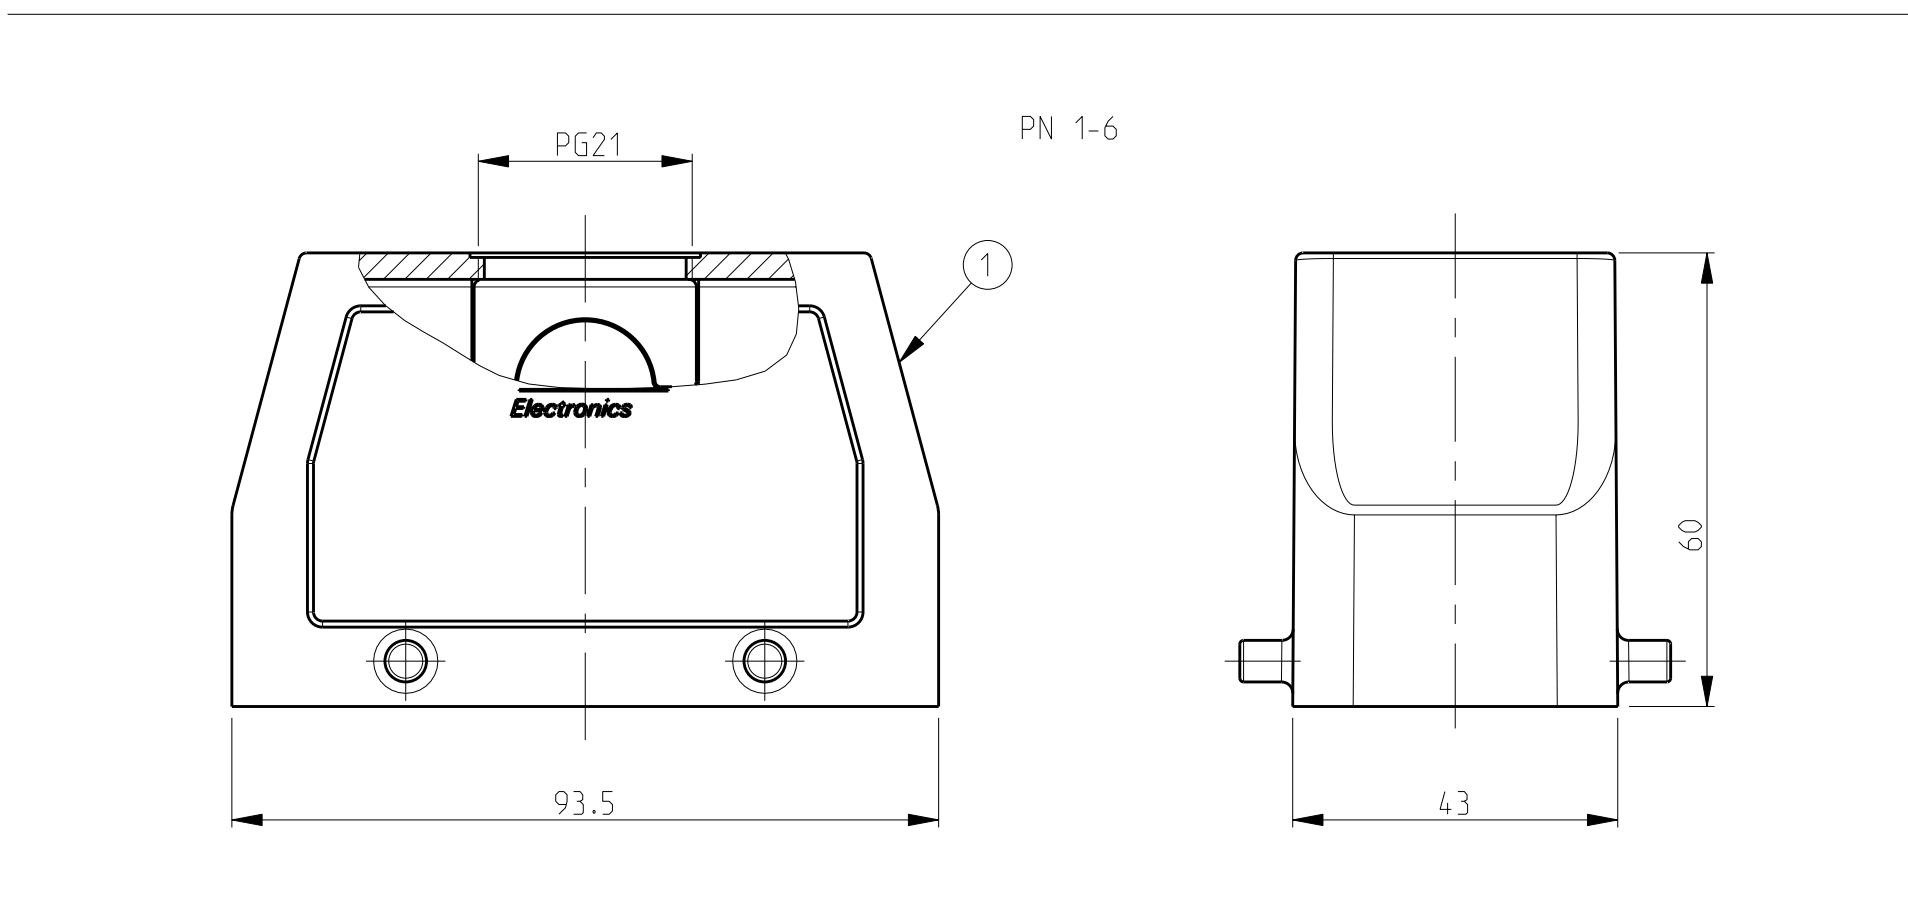

LOC	DIST	REVISIONS			
P	LTR	DESCRIPTION	DATE	DWN	APVD
A4		Released as per ECR-08-011918	12.May.2008	SP	TS

1. NOTES
1. Material: Housing: aluminium diecasting alloy
  2. Surface:- Varnish grey
     Aluminium oxide+Varnish Black
  3. Varnish on the inside not necessary
  4. Packaging
     Packaging quantity 5 piece in a box