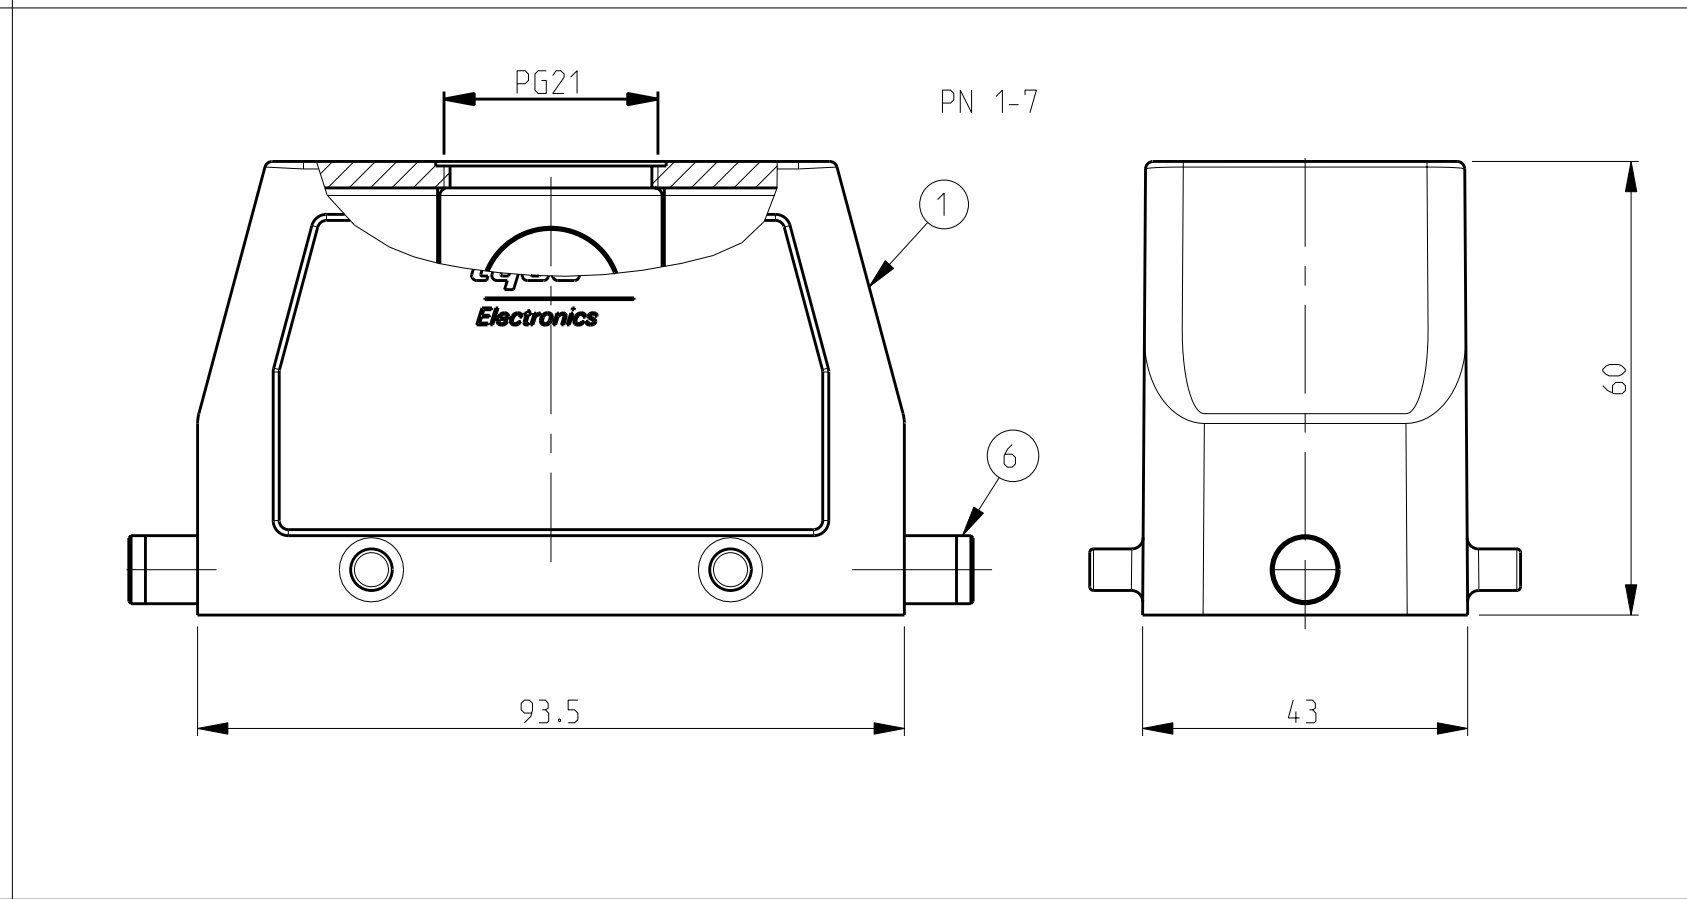

QTY	DESCRIPTION	MATERIAL	SURFACE	COLOR	ITEM NO	NOTES
2	LB-clip bolt	Stainless steel	Blank		7	
2	LB-clip bolt	Steel	Zinc plated	Blue	6	
2	VS-Locking clip	Steel	Zinc plated	Blue	5	
	VS-Clip positioner	Stainless steel	Blank		4	
1	HB Hood	Aluminium		Grey	3	2xPg21
1	HB-K Hood	Aluminium	Aluminium oxide	Black	2	
1	HB Hood	Aluminium		Grey	1	

ORDERING TEXT

HB.16.STO.1.21.G
HB-K.16.STO.1.21.G
HB.16.STO-VS.1.21.G
HB.16.STO-GR.1.21.G
HB-K.16.STO-GR.1.21.G
HB.16.STO.2.21.G
HB-K.16.ST-GR