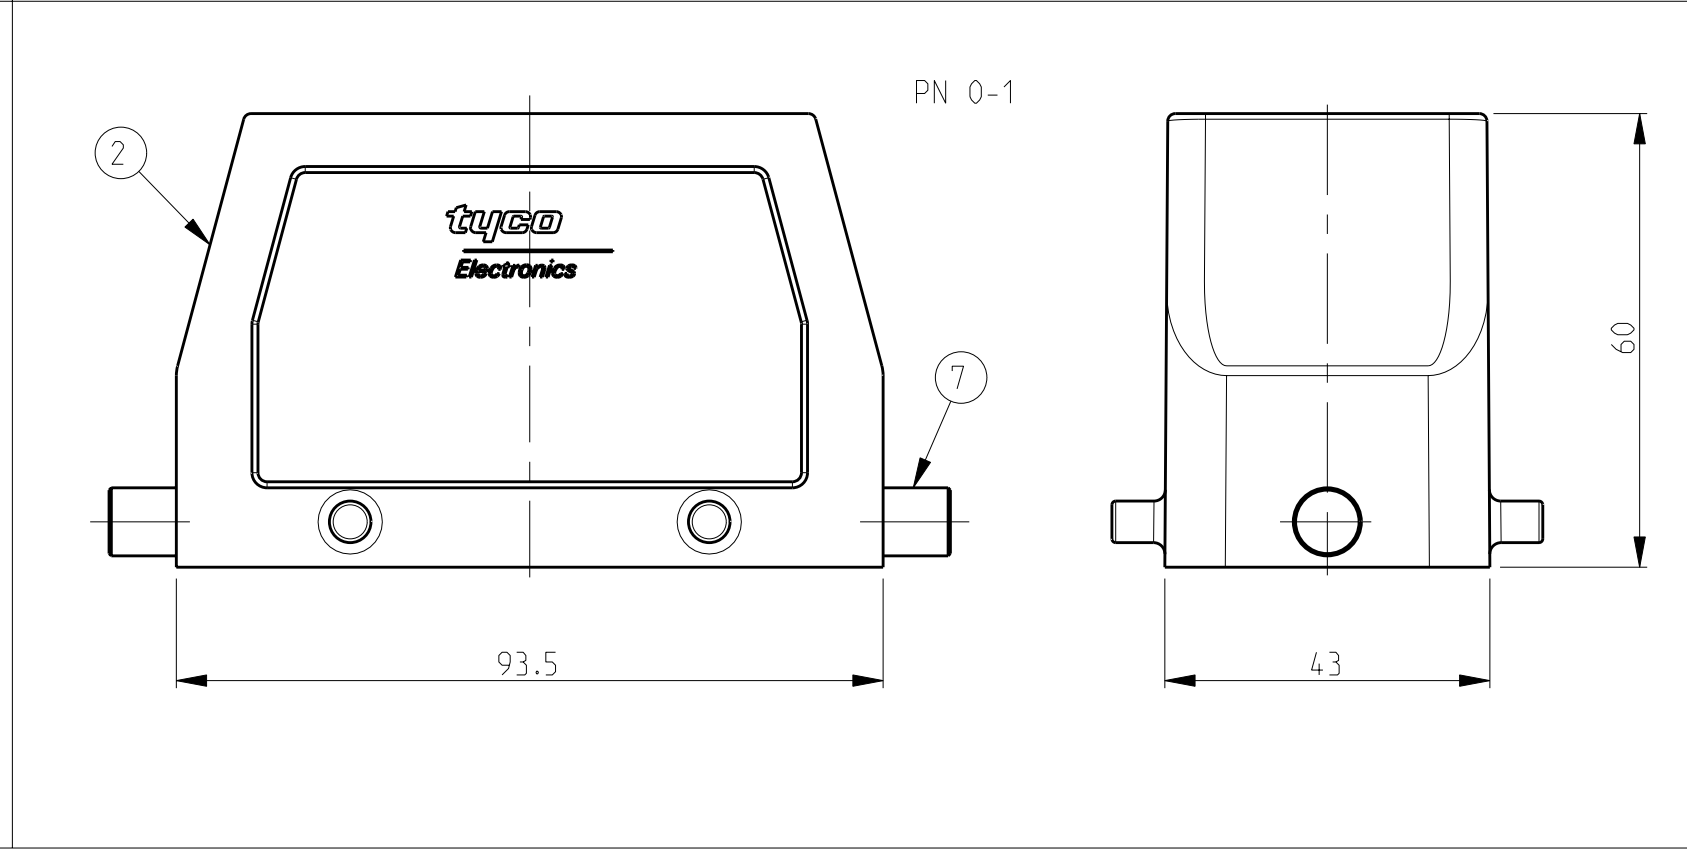

QTY	DESCRIPTION	MATERIAL	SURFACE	COLOR	ITEM NO	NOTES
2	LB-clip bolt	Stainless steel	Blank		7	
2	LB-clip bolt	Steel	Zinc plated	Blue	6	
2	VS-Locking clip	Steel	Zinc plated	Blue	5	
	VS-Clip positioner	Stainless steel	Blank		4	
1	HB Hood	Aluminium		Grey	3	2xPg21
1	HB-K Hood	Aluminium	Aluminium oxide	Black	2	
1	HB Hood	Aluminium		Grey	1	

ORDERING TEXT

HB.16.STO.1.21.G
HB-K.16.STO.1.21.G
HB.16.STO-VS.1.21.G
HB.16.STO-GR.1.21.G
HB-K.16.STO-GR.1.21.G
HB.16.STO.2.21.G
HB-K.16.ST-GR